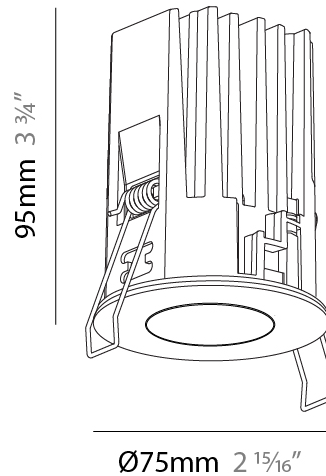

GENERAL

Series: Oiko Pro Round
Subseries: Oiko Pro IP54
Partner: Prolicht
Division: Architectural
Installation: Recessed
Product Type: Downlight
Mounting Location: Ceiling
Light Distribution: Downlight

PHYSICAL

Aperture Sizes - Downlights: 1"
Shape: Round
Diameter (mm): 75
Diameter (in): 2 ¹⁵/₁₆
Height (mm): 95
Height (in): 3 ³/₄
Ceiling Thickness (mm): 10 / 12.5 / 15 / 25
Ceiling Thickness (in): 3/8 or 1/2 or 9/16 or 1
Min. Recessing Depth (mm): 100
Min. Recessing Depth (in): 3 ¹⁵/₁₆
Fixture Finish: SSR / BKV / CWI / CRY / HAB / UFT / ITA / RUA / FTG / MYG / LOD / PUS / FRO / FUP / KIA / POP / BLS / SPG / MEY / GOH / CHC / COM / ABZ / JAG / OBR / MOS / ROR
Fixture Material: Aluminum Die Cast
Cut-out Measurements: D. 68mm / 2 11/16"

ELECTRICAL

Lamp Type: LED (Zhaga Standard)
Input Wattage (W): 24
Total Output Wattage (W): 21.8
Dimming: Tri-Mode (Non-Dimming and Phase Dimming (120Vac only) and 0-10V Dimming)
Driver Included: No
Driver Location: Recessed Housing
Driver Type: Constant Current - Universal
Driver Class: Class 2
Input Voltage (V): 120 - 277
Constant Current (MA): 500mA

LED

Number of LEDs: 1
Color Temperature (°K): 2700 / 3000 / 3500 / 4000
Max. Delivered Lumen (lm): 2076 / 2150 / 2251 / 2272
Nominal Lumen (lm): 2341 / 2424 / 2537 / 2561
CRI: >90 CRI
Lamp Life (hrs): 50000

OPTICAL

Reflector°: 60

RATINGS AND CERTIFICATIONS

Certified By: Certified for North American Standards
IP rating: IP54