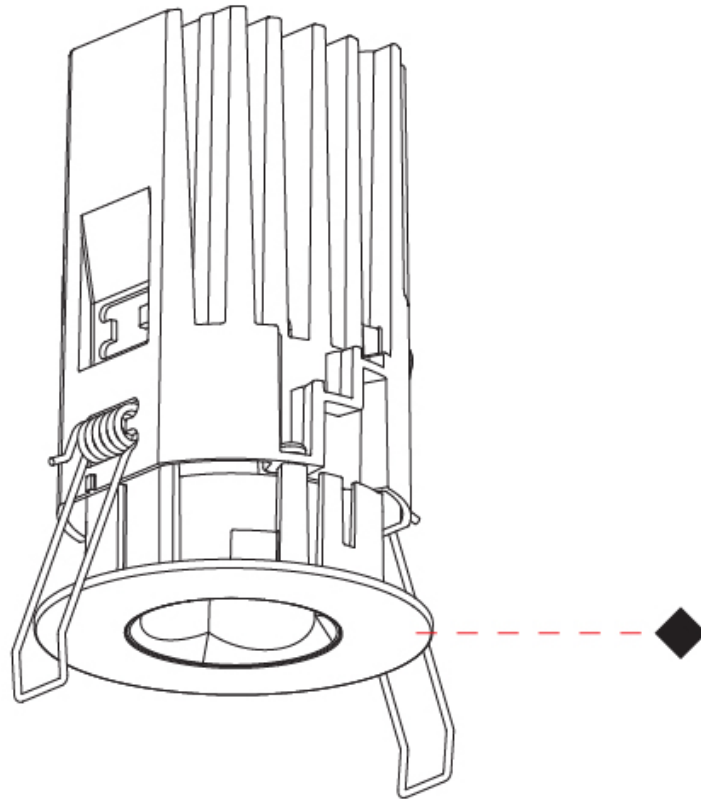

OIKO PRO ROUND HO RECESSED

A35838-

PROJECT

TYPE

SPECIFIER

QUANTITY

DATE

A