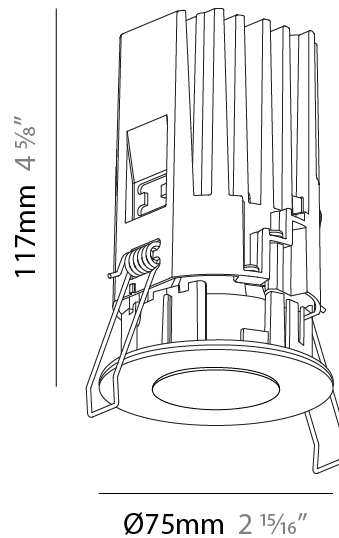

GENERAL

Series: Oiko Pro Round
Subseries: Oiko Pro IP54
Partner: Prolicht
Division: Architectural
Installation: Recessed
Product Type: Downlight
Mounting Location: Ceiling
Light Distribution: Downlight

PHYSICAL

Aperture Sizes - Downlights: 1"
Shape: Round
Diameter (mm): 75
Diameter (in): 2 15/16
Height (mm): 117
Height (in): 4 5/8
Ceiling Thickness (mm): 10 / 12.5 / 15 / 25
Ceiling Thickness (in): 3/8 or 1/2 or 9/16 or 1
Min. Recessing Depth (mm): 125
Min. Recessing Depth (in): 4 15/16
Fixture Finish: [SSR / BKV / CWI / CRY / HAB / UFT / ITA / RUA / FTG / MYG / LOD / PUS / FRO / FUP / KIA / POP / BLS / SPG / MEY / GOH / CHC / COM / ABZ / JAG / OBR / MOS / ROR](#)
Fixture Material: Aluminum Die Cast
Cut-out Measurements: D. - 68mm / 2 11/16"

ELECTRICAL

Lamp Type: LED (Zhaga Standard)
Input Wattage (W): 20
Total Output Wattage (W): 18.1
Dimming: Tri-Mode (Non-Dimming and Phase Dimming (120Vac only) and 0-10V Dimming)
Driver Included: No
Driver Location: Recessed Housing
Driver Type: Constant Current - Universal
Driver Class: Class 2
Housing: ENCP1
Input Voltage (V): 120 - 277
Constant Current (MA): 500mA

LED

Number of LEDs: 1
Color Temperature (°K): [2700 / 3000 / 3500 / 4000](#)
Max. Delivered Lumen (lm): 1218 / 1312 / 1391 / 1392
Nominal Lumen (lm): 1668 / 1797 / 1905 / 1907
CRI: >90 CRI
Lamp Life (hrs): 50000

OPTICAL

Reflector°: 16

RATINGS AND CERTIFICATIONS

Certified By: Certified for North American Standards
IP rating: IP54