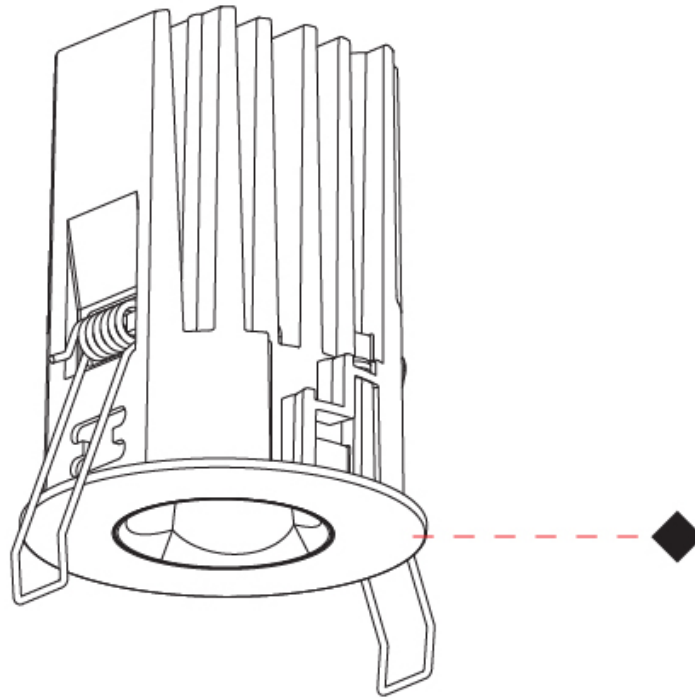

OIKO PRO ROUND HO RECESSED

A35840-

PROJECT

TYPE

SPECIFIER

QUANTITY

DATE

A