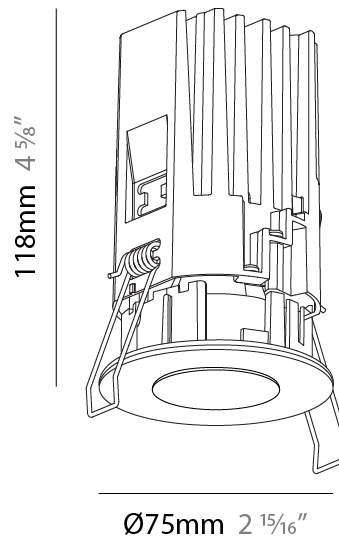

GENERAL

Series: Oiko Pro Round
Subseries: Oiko Pro IP54
Partner: Prolicht
Division: Architectural
Installation: Recessed
Product Type: Downlight
Mounting Location: Ceiling
Light Distribution: Downlight

PHYSICAL

Aperture Sizes - Downlights: 1"
Shape: Round
Diameter (mm): 75
Diameter (in): 2 ¹⁵/₁₆
Height (mm): 118
Height (in): 4 ⁵/₈
Ceiling Thickness (mm): 10 / 12.5 / 15 / 25
Ceiling Thickness (in): 3/8 or 1/2 or 9/16 or 1
Min. Recessing Depth (mm): 125
Min. Recessing Depth (in): 4 ¹⁵/₁₆
Fixture Finish: SSR / BKV / CWI / CRY / HAB / UFT / ITA / RUA / FTG / MYG / LOD / PUS / FRO / FUP / KIA / POP / BLS / SPG / MEY / GOH / CHC / COM / ABZ / JAG / OBR / MOS / ROR
Fixture Material: Aluminum Die Cast
Cut-out Measurements: D. - 68mm / 2 11/16"

ELECTRICAL

Lamp Type: LED (Zhaga Standard)
Input Wattage (W): 24
Total Output Wattage (W): 21.8
Dimming: Tri-Mode (Non-Dimming and Phase Dimming (120Vac only) and 0-10V Dimming)
Driver Included: No
Driver Location: Recessed Housing
Driver Type: Constant Current - Universal
Driver Class: Class 2
Housing: ENCP1
Input Voltage (V): 120 - 277
Constant Current (MA): 500mA

LED

Number of LEDs: 1
Color Temperature (°K): 2700 / 3000 / 3500 / 4000
Max. Delivered Lumen (lm): 1873 / 1939 / 2030 / 2049
Nominal Lumen (lm): 2341 / 2424 / 2537 / 2561
CRI: >90 CRI
Lamp Life (hrs): 50000

OPTICAL

Reflector°: 36

RATINGS AND CERTIFICATIONS

Certified By: Certified for North American Standards
IP rating: IP54