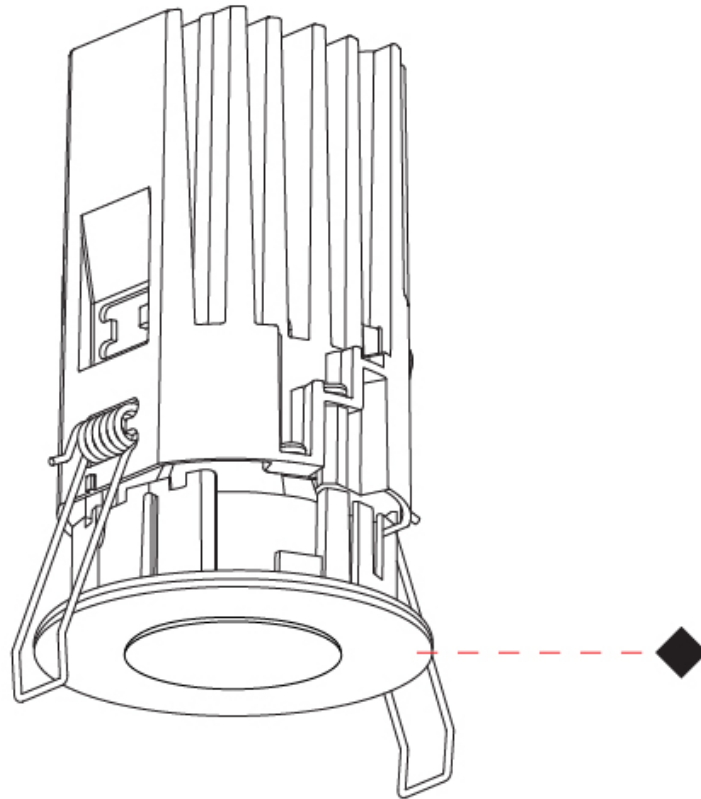

OIKO PRO IP54 RECESSED

A35849-

PROJECT

TYPE

SPECIFIER

QUANTITY

DATE

A