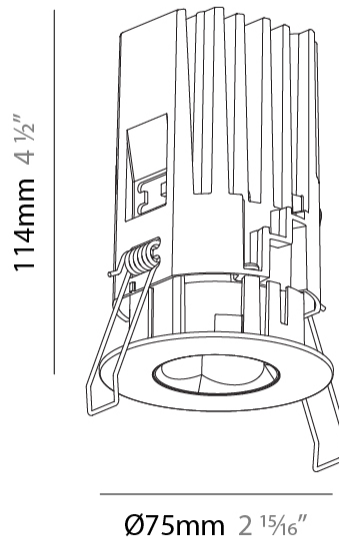

PHYSICAL

Aperture Sizes - Downlights: 1"
Shape: Round
Diameter (mm): 75
Diameter (in): 2 15/16
Height (mm): 114
Height (in): 4 1/2
Ceiling Thickness (mm): 10 / 12.5 / 15 / 25
Ceiling Thickness (in): 3/8 or 1/2 or 9/16 or 1
Min. Recessing Depth (mm): 120
Min. Recessing Depth (in): 4 3/4
Diffuser: Lens Pack - Spread Lens / Linear Spread Lens / Honeycomb Louver
Fixture Finish: SSR / BKV / CWI / CRY / HAB / UFT / ITA / RUA / FTG / MYG / LOD / PUS / FRO / FUP / KIA / POP / BLS / SPG / MEY / GOH / CHC / COM / ABZ / JAG / OBR / MOS / ROR
Fixture Material: Aluminum Die Cast
Cut-out Measurements: D. - 68mm / 2 11/16"

ELECTRICAL

Lamp Type: LED (Zhaga Standard)
Input Wattage (W): 24
Total Output Wattage (W): 21.8
Dimming: Tri-Mode (Non-Dimming and Phase Dimming (120Vac only) and 0-10V Dimming)
Driver Included: No
Driver Location: Recessed Housing
Driver Type: Constant Current - Universal
Driver Class: Class 2
Housing: ENCP1
Input Voltage (V): 120 - 277
Constant Current (MA): 500mA

LED

Number of LEDs: 1
Color Temperature (°K): 2700 / 3000 / 3500 / 4000
Max. Delivered Lumen (lm): 1936 / 2005 / 2098 / 2118
Nominal Lumen (lm): 2341 / 2424 / 2537 / 2561
CRI: >90 CRI
Lamp Life (hrs): 50000

OPTICAL

Reflector°: 34

RATINGS AND CERTIFICATIONS

Certified By: Certified for North American Standards
IP rating: IP20