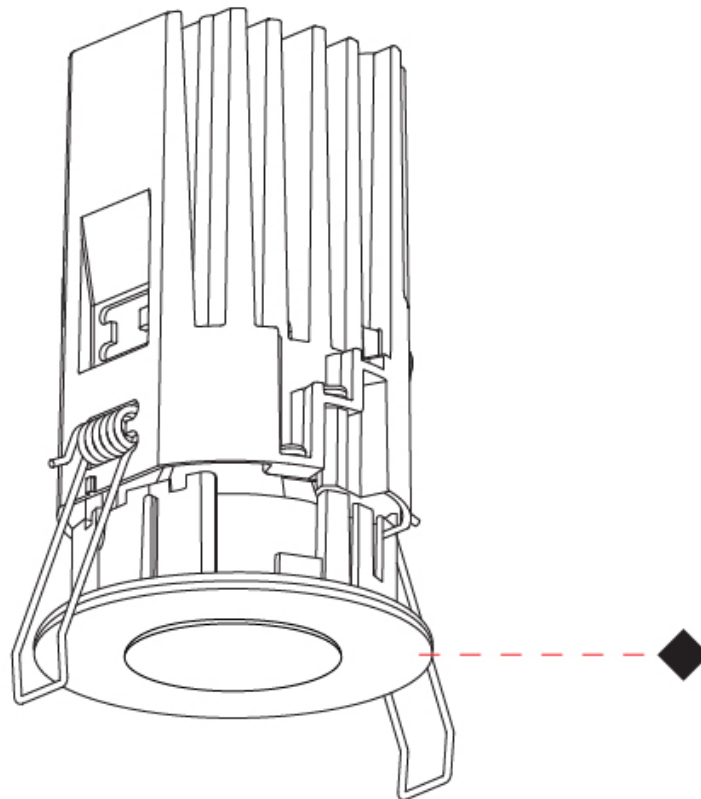

OIKO PRO IP54 RECESSED

A35850-

PROJECT

TYPE

SPECIFIER

QUANTITY

DATE

A