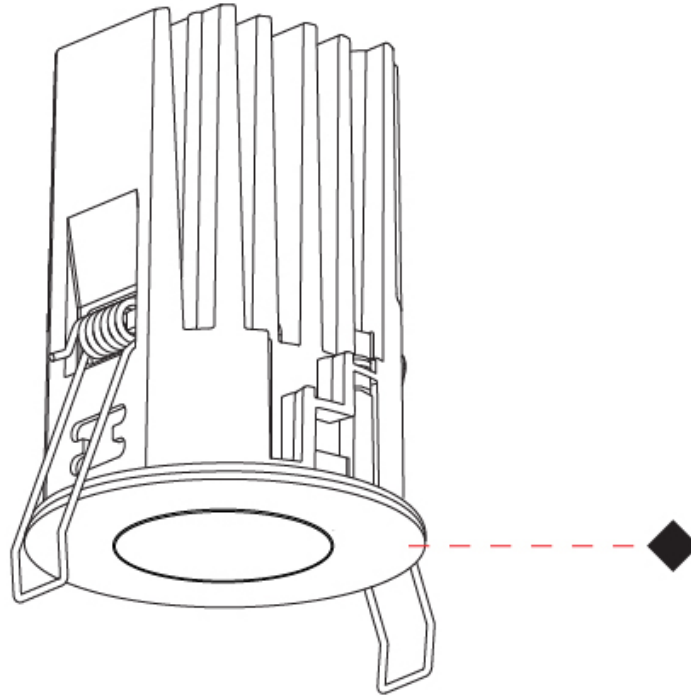

OIKO PRO IP54 RECESSED

A35852-

PROJECT

TYPE

SPECIFIER

QUANTITY

DATE

A